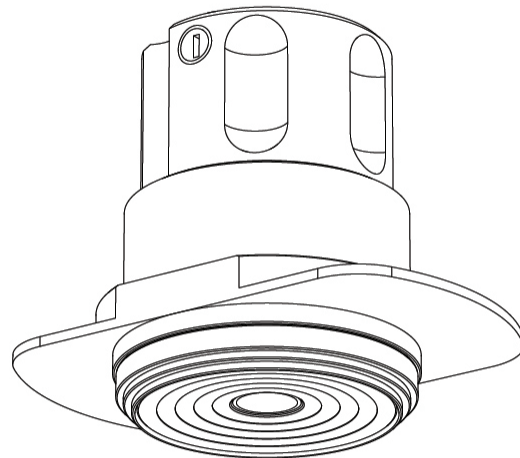

58mm 2 5/16"