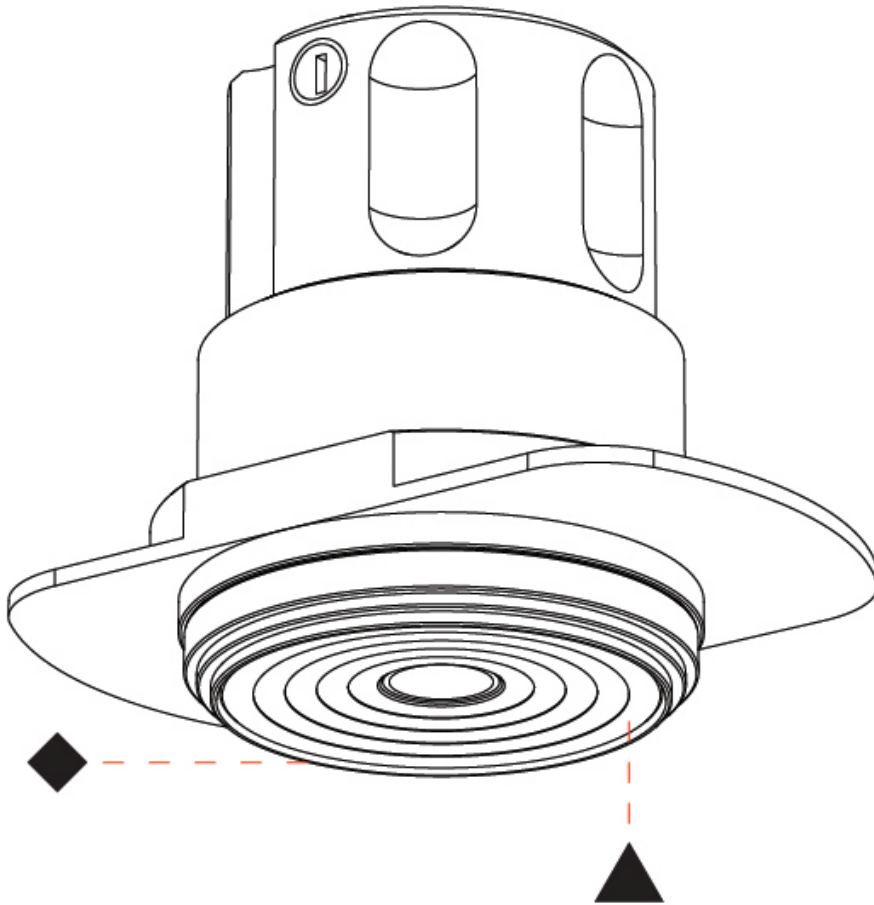

STUDIO COLLECTION 1 TRIMLESS

A350124-

PROJECT _____

TYPE _____

SPECIFIER _____

QUANTITY _____

DATE _____

A